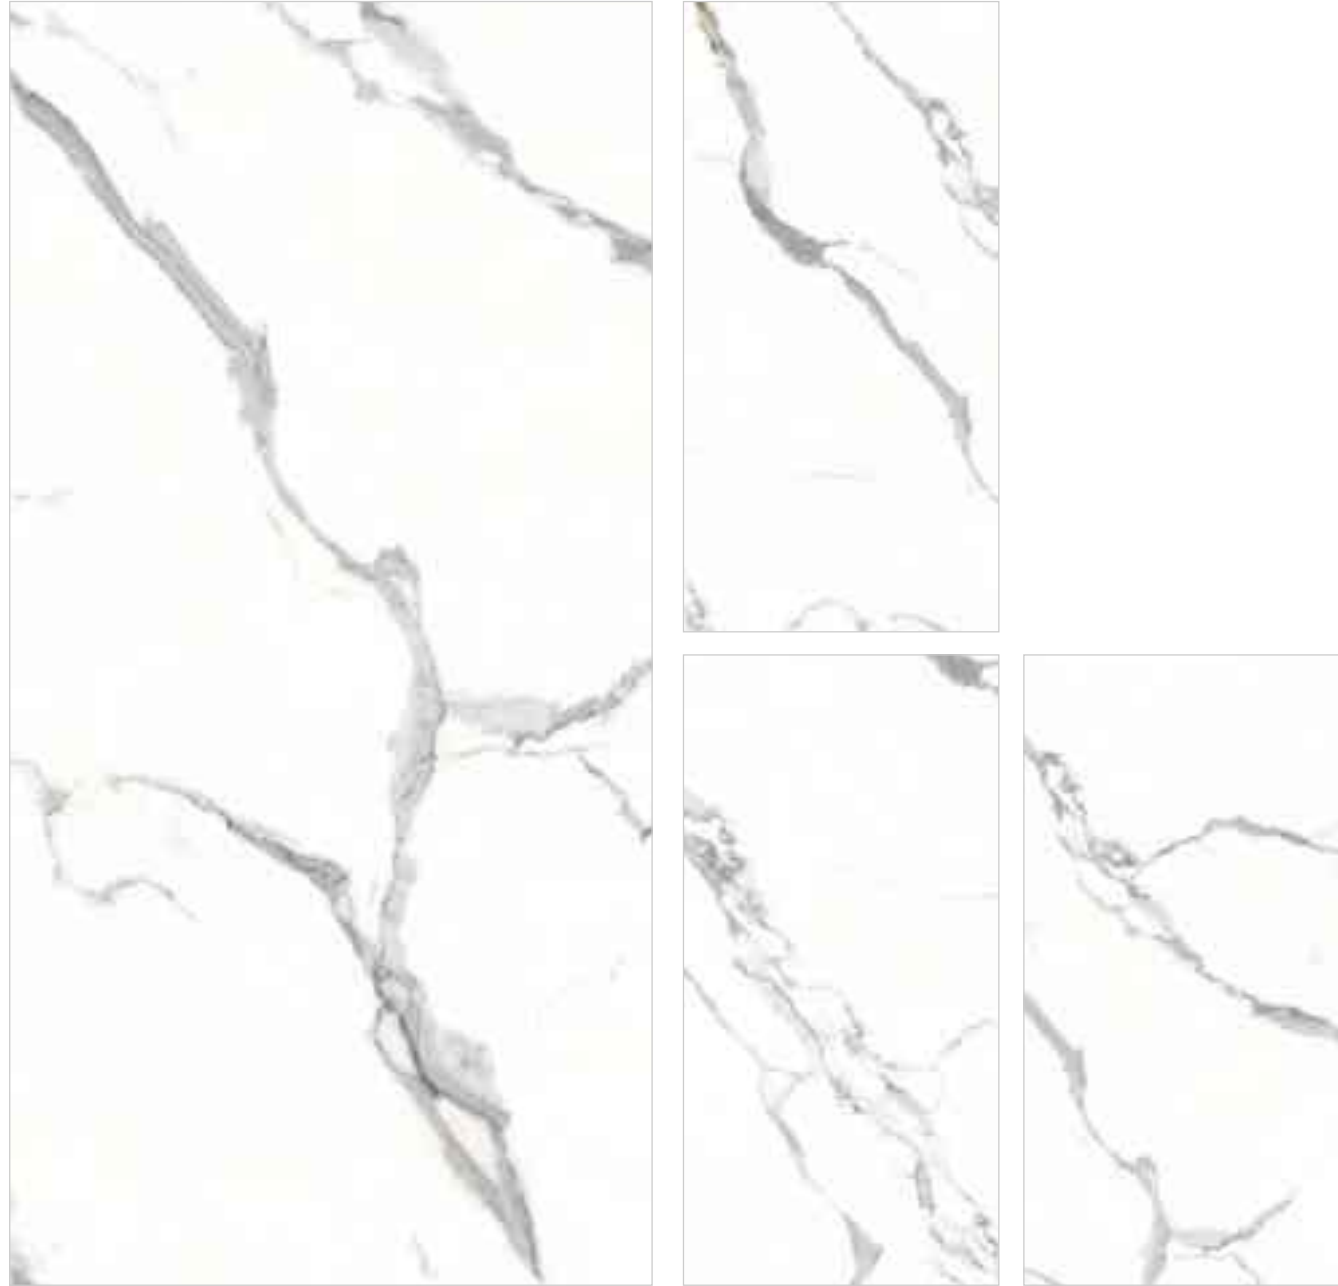

Technical Information :

VICTORIA WHITE

Size : 600x1200mm
Finish : Polished Surface
Faces : 4 Randoms
Thickness : 9mm (Approx)

Technical Information :

ALTRA WHITE

Size : 600x1200mm
Finish : Polished Surface
Faces : 9 Randoms
Thickness : 9mm (Approx)