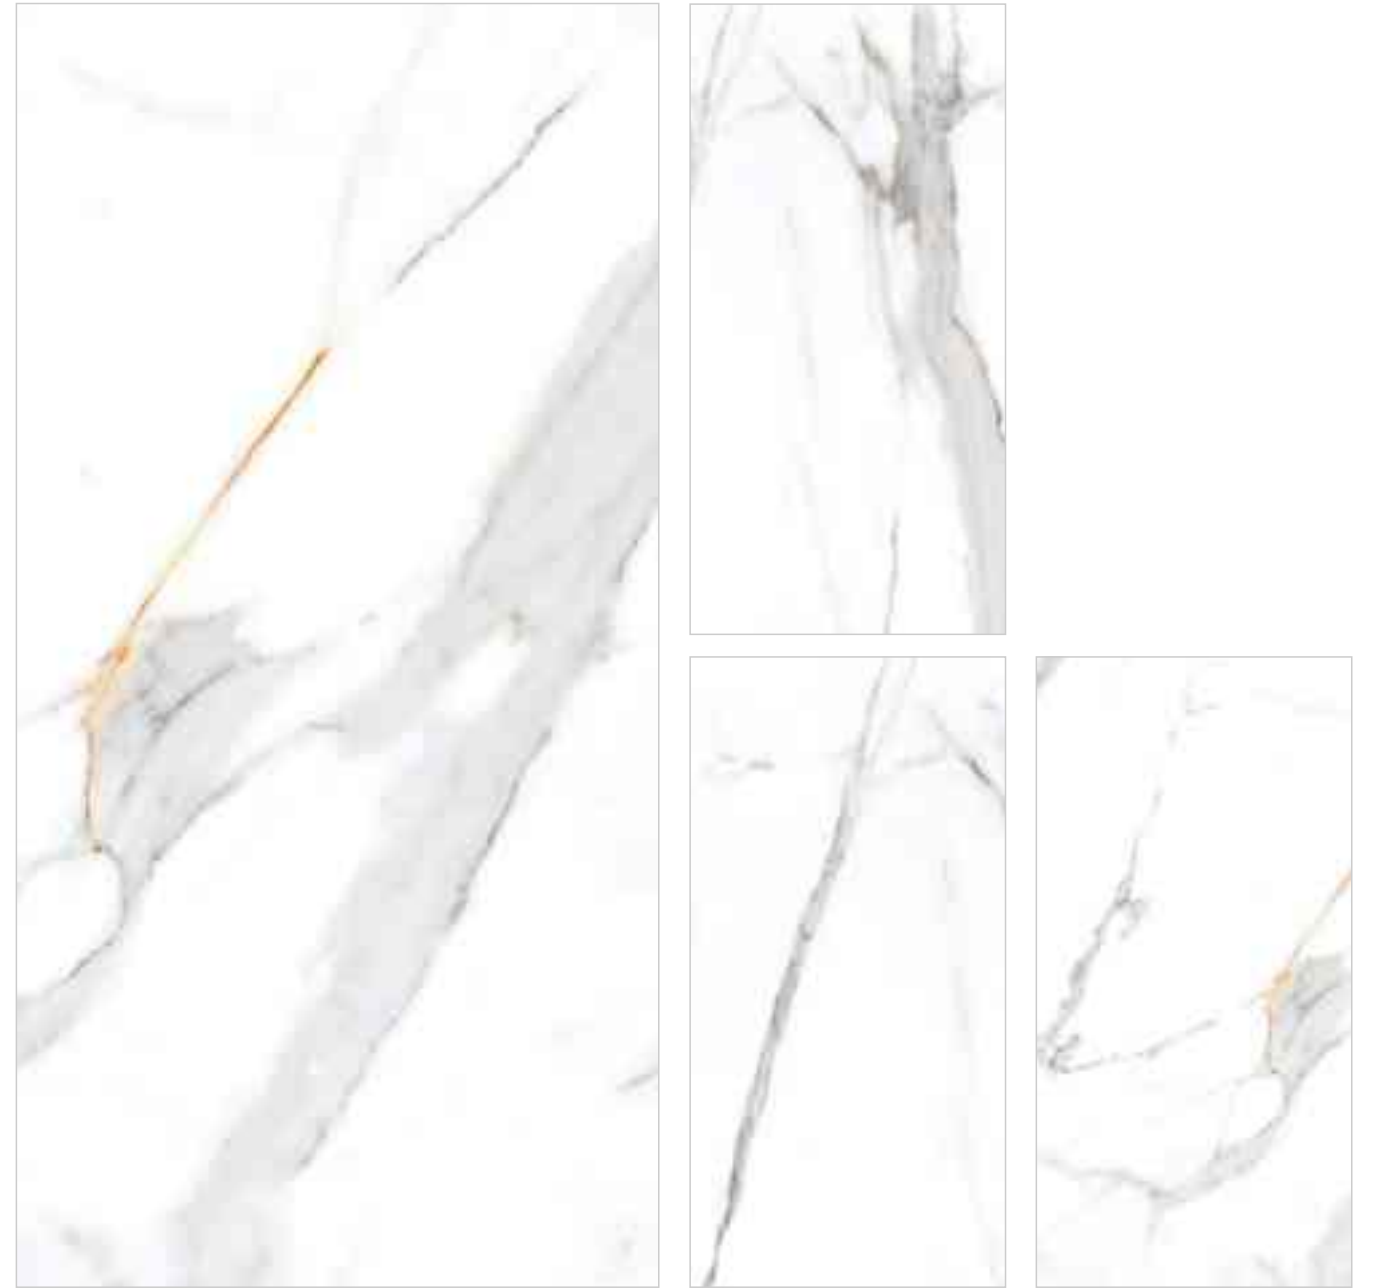

Technical Information :

OLGA STATUARIO

Size : 600x1200mm
Finish : Polished Surface
Faces : 4 Randoms
Thickness : 9mm (Approx)

Technical Information :

PACIFIC BROWN

Size : 600x1200mm
Finish : Polished Surface
Faces : 4 Randoms
Thickness : 9mm (Approx)