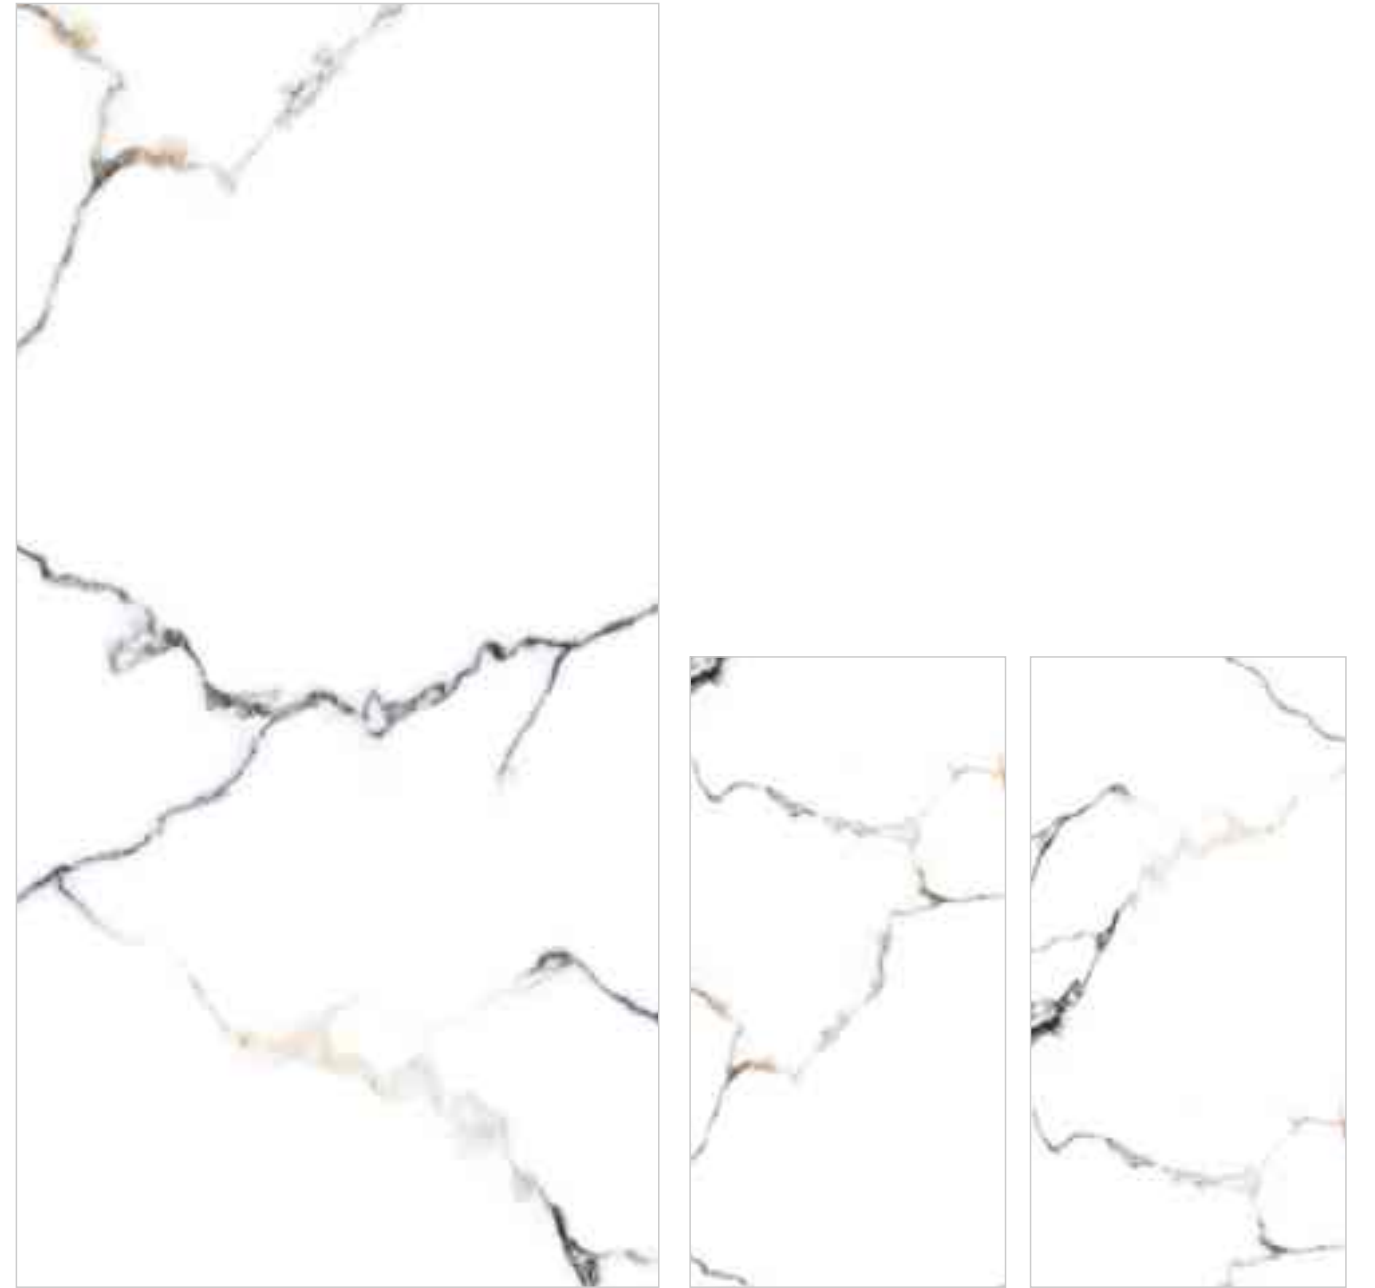

CARLOS WHITE

Size : 600x1200mm
Finish : Polished Surface
Faces : 3 Randoms
Thickness : 9mm (Approx)

Technical Information :